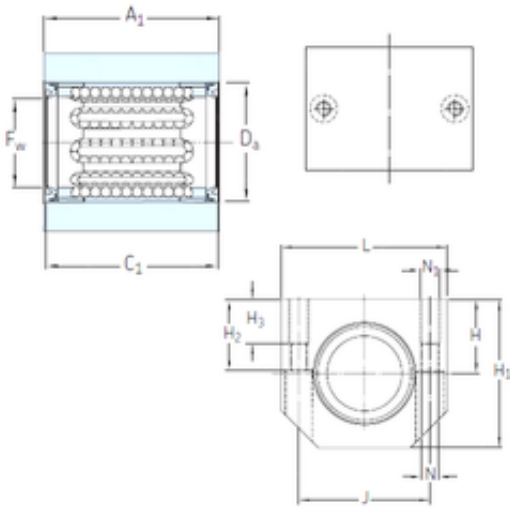

Mingda Bearing Products co., LTD

SKF LUJR 30 linear bearings

Bearing No. LUJR 30

Bore Diameter	30 mm
Fw	30 mm
H3	18 mm
Da	40 mm
A1	59 mm
C1	58 mm
H	30 mm
H1	60 mm
H2	29 mm
J	53 mm
L	67 mm
N	6,6 mm
Thread (N1)	M8
Weight	0,44 Kg
Basic dynamic load rating (C)	3,15 kN

LUJR 30 Bearing 2D drawings and 3D CAD models