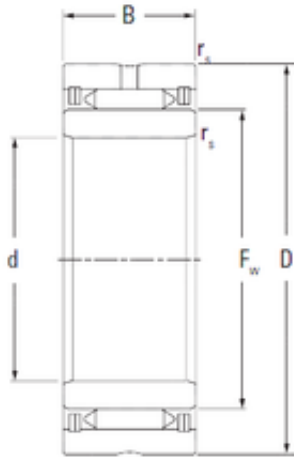

## KOYO NA2020 needle roller bearings

Bearing No. NA2020

Size	20x42x22 mm
Bore Diameter	20 mm
Outer Diameter	42 mm
Width	22 mm
d	20 mm
Fw	28,7 mm
D	42 mm
B	22 mm
r5 min.	0,65 mm
Weight	0,104 Kg
Basic dynamic load rating (C)	28,5 kN
Basic static load rating (C0)	49 kN
(Grease) Lubrication Speed	8600 r/min
Category	Bearings
Inventory	0.0
Manufacturer Name	KOYO
Minimum Buy Quantity	N/A
Weight / Kilogram	0
Product Group	B04144

NA2020 Bearing 2D drawings and 3D CAD models